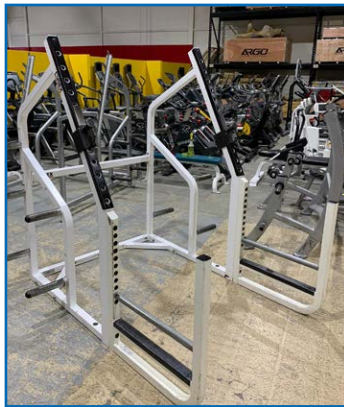

MARPO FITNESS 3-UNIT ROPE PULL

SMARCS108 SMART (CROSS SLING)

SMARCS101 SMART (UPPER SLING)

SMARCS102 (TILT)

SMARCS103 SMART (ARC)

FUNCTIONAL TRAINER

CYBEX SQUAT RACK

BARBELL RACK W/ BARBELLS

(3) OCTANE FITNESS 3700 Commercial Standing Elliptical Machines

OCTANE FITNESS LateralX Elliptical Machine

(5) LIFE FITNESS 95XI Elliptical Machines

LANDICE CX8 Elliptical Cross Trainer Machine

(5) LIFE FITNESS 95SI Stepper Machines