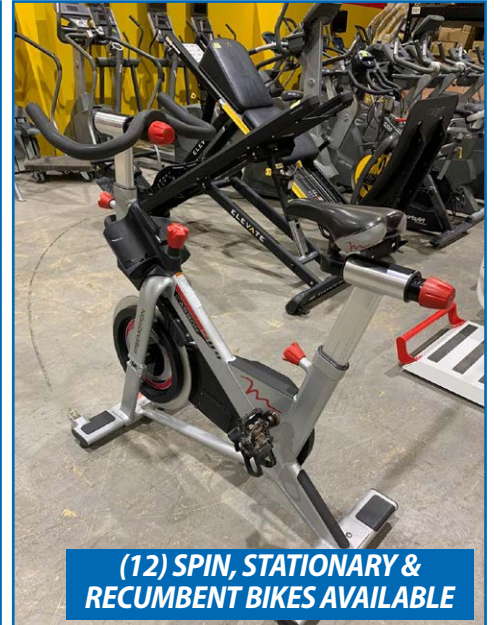

ONLINE AUCTION

Surplus to the Ongoing Operations

KEYSTONE

Commercial Fitness Equipment Superstore

7700 Keele St. #8, Vaughan, Ontario

(15) ELLIPTICAL, ARC TRAINERS,
STEPPERS, AVAILABLE

OCTANE FITNESS 3700 ELLIPTICAL MACHINE

(4) TREADMILLS AVAILABLE

FREEMOTION INCLINE TRAINER

(12) SPIN, STATIONARY &
RECUMBENT BIKES AVAILABLE

FREEMOTION S11.9 CARBON DRIVE INDOOR CYCLE

ELEMENT FITNESS IRON 7020 LEG PRESS

CLOSES:
Tuesday
June 11th, 11AM ET